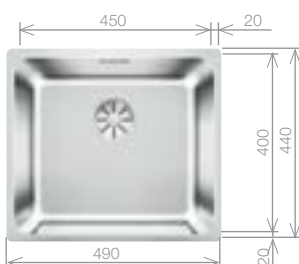

NEW SOLIS 450-U Bowl

Stainless Steel bowl and Chrome tap pack

Cut Out Size: 450mm x 400mm x 42mm corner radii
Bowl depth: 185mm

Pack includes:

CAMIA® TAP 456174
+Suitable strainer + plumbing kit

£428 INC. VAT

SAVE OVER £140

Order Code 456348

Upgrade to your ideal tap
from page 60