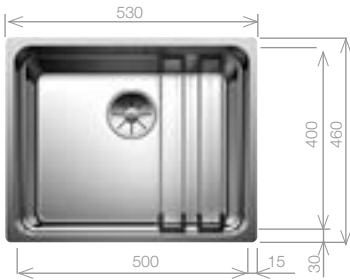

ETAGON Stainless Steel Undermount

blanco.co.uk/etagon

UNDERMOUNT

STAINLESS STEEL

ETAGON 500-U

Stainless Steel bowl and Chrome tap pack

Cut Out Size: 500mm x 400mm x 35mm corner radii
Bowl Depth: 190mm Cabinet Size: 600mm

Pack includes:

- ETAGON RAILS
- CAMIA® TAP 456174
- +Suitable strainer + plumbing kit

£648 INC. VAT

SAVE OVER £180

Order Code 454443

Upgrade to your ideal tap from page 60