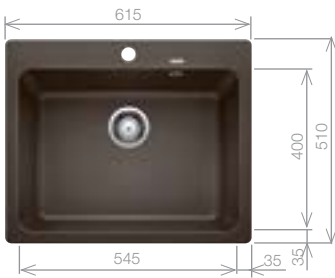

NAYA 6

SILGRANIT® sink and Chrome tap pack

Cut Out Size: 595mm x 490mm x 15mm corner radii
Bowl Depth: 200mm Cabinet Size: 600mm

Pack includes:
CAMIA® TAP 456174
+Suitable strainer + plumbing kit

Upgrade to your ideal tap from page 60

£468 INC. VAT
SAVE OVER £200

Black	456211
Anthracite	455078
Alumetallic	455077
Rock Grey	455085
Pearl Grey	455086
White	455082
Jasmin	455080
Tartufo	455084
Coffee	455083