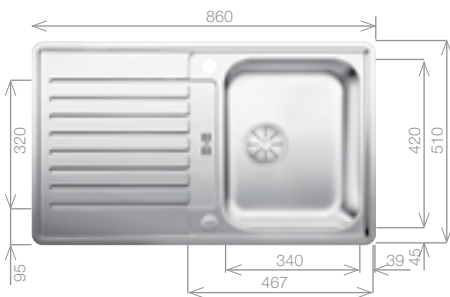

CLASSIC Pro 45 S-IF

Stainless Steel sink and Chrome tap pack

Cut Out Size: 839mm x 489mm x 15mm corner radii
Bowl Depth: 170mm Cabinet Size: 450mm

Pack includes:

CAMIA® TAP 456174
+Suitable strainer + plumbing kit

£448 INC. VAT

SAVE OVER £150

Order Code 453214

Upgrade to your ideal tap
from page 60