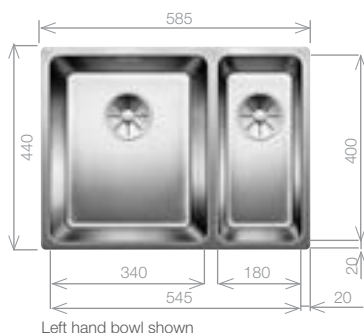

ANDANO 340/180-IF

Stainless Steel sink and Chrome tap pack

Cut Out Size: 575mm x 430mm x 15mm corner radii
Bowl Depth: 190/130mm Cabinet Size: 600mm

Pack includes:

- CAMIA® TAP 456174
- +Suitable strainer + plumbing kit

£728 INC. VAT

SAVE OVER £240

Left Hand 453221

Right Hand 453220

Upgrade to your ideal tap from page 60