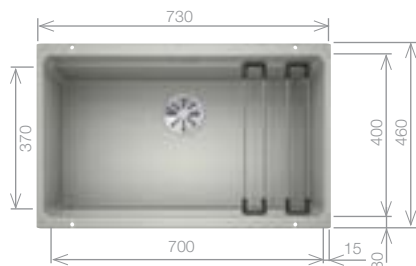

ETAGON 700-U Bowl

SILGRANIT® bowl and Chrome tap pack

Cut Out Size: 700mm x 400mm x 20mm corner radii
Bowl Depth: 200mm Cabinet Size: 800mm

Pack includes:

- ETAGON RAILS
- CAMIA® TAP 456174
- +Suitable strainer + plumbing kit

Upgrade to your ideal tap from page 60

£728 INC. VAT
SAVE OVER £240

Black	456251
Anthracite	455780
Alumetallic	455779
Rock Grey	455787
Pearl Grey	455895
White	455785
Jasmin	455783
Tartufo	455786
Coffee	455781