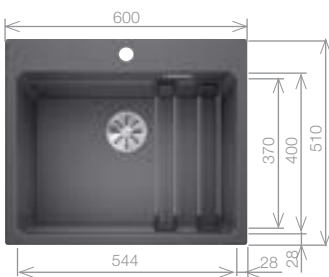

**SILGRANIT® COLOURS**

**ETAGON 6\***

SILGRANIT® sink and Chrome tap pack

Cut Out Size: 588mm x 498mm x 15mm corner radii  
Bowl Depth: 220mm Cabinet Size: 600mm  
\*German warehouse stock

**Pack includes:**