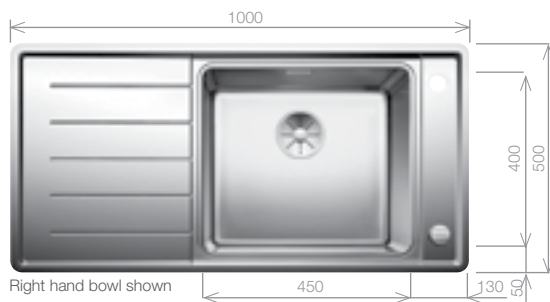

ANDANO XL 6 S-IF

Stainless Steel sink and Chrome tap pack

Cut Out Size: 976mm x 476mm x 15mm corner radii
Bowl Depth: 210mm Cabinet Size: 600mm

Pack includes:

- CAMIA® TAP 456174
- +Suitable strainer + plumbing kit

£598 INC. VAT

SAVE OVER £220

Left Hand 454105

Right Hand 454104

Upgrade to your ideal tap from page 60