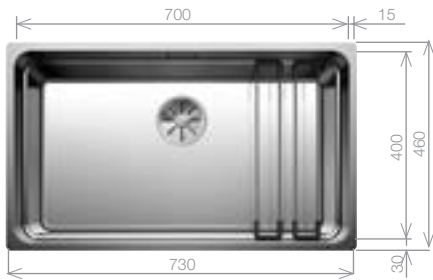

## ETAGON 700-U

Stainless Steel bowl and Chrome tap pack

Cut Out Size: 700mm x 400mm x 35mm corner radii  
Bowl Depth: 190mm Cabinet Size: 800mm