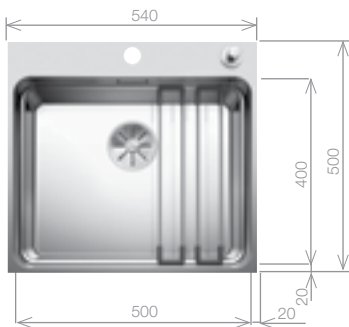

ETAGON 500-IF/A

Stainless Steel sink and Chrome tap pack

Cut Out Size: 530mm x 490mm x 15mm corner radii
Bowl Depth: 190mm Cabinet Size: 600mm

Pack includes:

- ETAGON RAILS
- CAMIA® TAP 456174
- +Suitable strainer + plumbing kit

£748 INC. VAT
SAVE OVER £180

Order Code 454447

Upgrade to your ideal tap from page 60