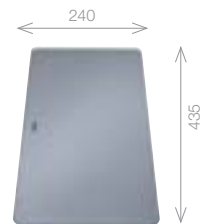

## SINK ACCESSORIES:

Top rails Stainless Steel  
 455944 £96.00

Multifunctional wire basket  
 Stainless Steel (700-U Level only)  
 455568 £78.00

Food board Ash wood  
 455572 £108.00

Cutting board glass  
 455581 £86.00