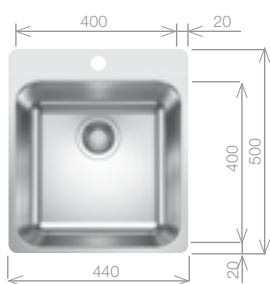

SUPRA 400-IF/A

Stainless Steel sink and Chrome tap pack

Cut Out Size: 430mm x 490mm x 15mm corner radii
Bowl Depth: 175mm Cabinet Size: 450mm

Pack includes:

- CAMIA® TAP 456174
- +Suitable strainer + plumbing kit

£408 INC. VAT
SAVE OVER £180

Order Code 455314

Upgrade to your ideal tap
from page 60