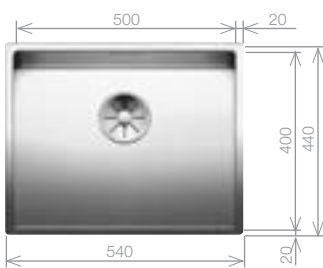

## CLARON 500-U Bowl

Stainless Steel bowl and Chrome tap pack

Cut Out Size: 500mm x 400mm x 10mm corner radii  
Bowl Depth: 190mm Cabinet Size: 600mm

**Pack includes:**

- CAMIA® TAP 456174
- +Suitable strainer + plumbing kit