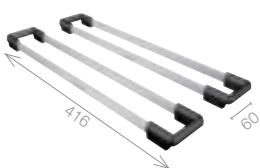

Top rails Stainless Steel
455944 £96.00