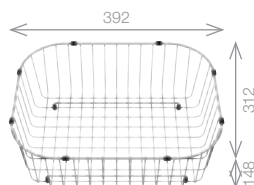

Basket Stainless Steel
455564 £48