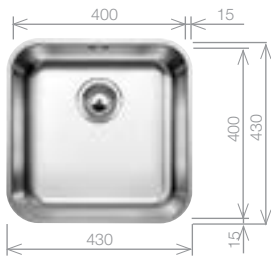

SUPRA 400-U Bowl

Stainless Steel bowl and Chrome tap pack

Cutout size: 400mm x 400mm x 60mm corner radii
Bowl Depth: 175mm Cabinet Size: 450mm

Pack includes:

CAMIA® TAP 456174
+Suitable strainer + plumbing kit

£288 INC. VAT
SAVE OVER £70

Order Code 454013

Upgrade to your ideal tap
from page 60