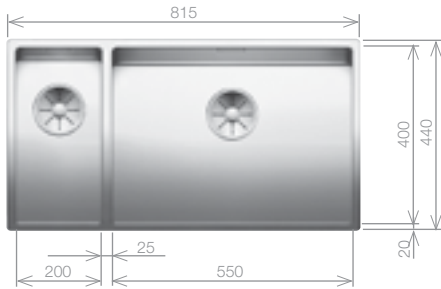

Right hand bowl shown

CLARON 550/200-U Bowls

Stainless Steel bowl and Chrome tap pack

Cut Out Size: 775mm x 400mm x 10mm corner radii
Bowl Depth: 190/130mm Cabinet Size: 900mm

Pack includes:

- CAMIA® TAP 456174
- +Suitable strainer + plumbing kit

£898 INC. VAT

SAVE OVER £250

Left Hand 453856

Right Hand 453855

Upgrade to your ideal tap from page 60