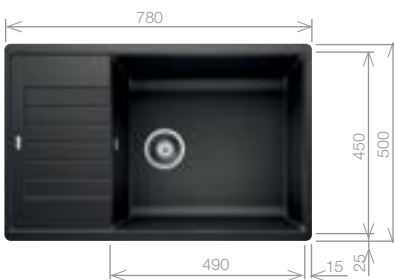

## ZIA XL 6 S Compact

SILGRANIT® sink and Chrome tap pack

Cut Out Size: 760mm x 480mm x 15mm corner radii  
Bowl Depth: 190mm Cabinet Size: 600mm