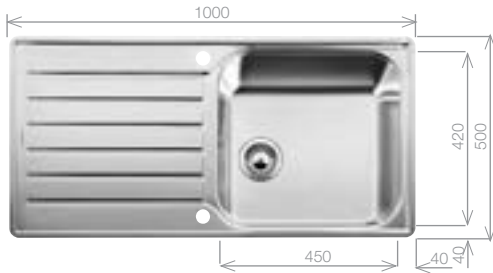

LANTOS XL 6 S-IF

Stainless Steel sink and Chrome tap pack

Cut Out Size: 976mm x 476mm x 15mm corner radii
Bowl Depth: 160 Cabinet Size: 600mm

Pack includes:

- CAMIA® TAP 456174
- +Suitable strainer + plumbing kit

£418 INC. VAT

SAVE OVER £170

Order Code 453943

Upgrade to your ideal tap from page 60