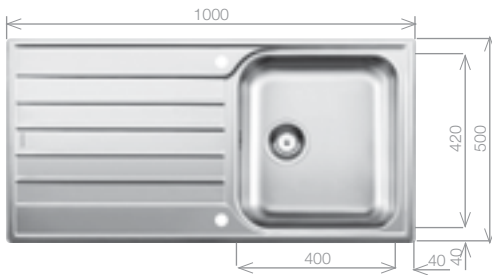

LIVIT XL 5 S

Stainless Steel sink and Chrome tap pack

Cut Out Size: 982mm x 482mm x 15mm corner radii
Bowl Depth: 155mm Cabinet Size: 500mm

Pack includes:

- CAMIA® TAP 456174
- +Suitable strainer + plumbing kit

£298 INC. VAT

SAVE OVER £170

Order Code 455173

Upgrade to your ideal tap from page 60