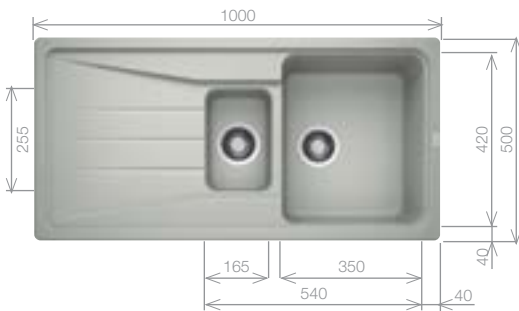

SONA 6 S

SILGRANIT® sink and Chrome tap pack

Cut Out Size: 980mm x 480mm x 15mm corner radii
Bowl Depth: 190/100mm Cabinet Size: 600mm

Pack includes:
CAMIA® TAP 456174
+Suitable strainer + plumbing kit

Upgrade to your ideal tap from page 60

£438 INC. VAT
SAVE OVER £220

Black	456256
Anthracite	456193
Alumetallic	456209
Rock Grey	456197
Pearl Grey	456196
White	456198
Jasmin	456195
Tartufo	456207
Coffee	456194