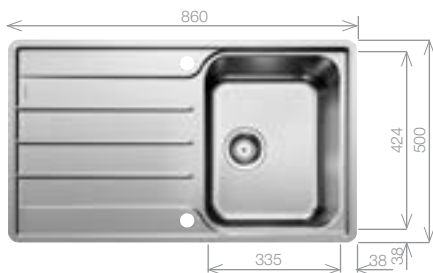

LEMIS Stainless Steel Inset

blanco.co.uk/lemis

INSET

STAINLESS STEEL

LEMIS 45 S-IF

Stainless Steel sink and Chrome tap pack

Cut Out Size: 840mm x 480mm x 15mm corner radii
Bowl Depth: 205mm Cabinet Size: 450mm

Pack includes:

CAMIA® TAP 456174
+Suitable strainer + plumbing kit

£298 INC. VAT
SAVE OVER £210

Order Code 456177

Upgrade to your ideal tap
from page 60