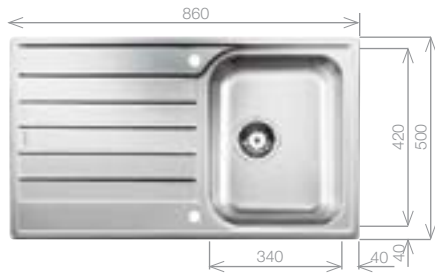

## LIVIT 45 S Salto

Stainless Steel sink and Chrome tap pack

Cut Out Size: 842mm x 482mm x 15mm corner radii  
Bowl Depth: 155mm Cabinet Size: 450mm

**Pack includes:**

- CAMIA® Mixer Tap 456174
- +Suitable strainer + plumbing kit