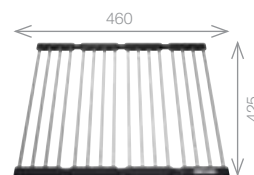

### SINK ACCESSORIES:

Colander Stainless Steel  
455571 £64

Cutting board glass  
455581 £86

Food board Ash wood  
455572 £108

Foldable Grid  
456370 £68