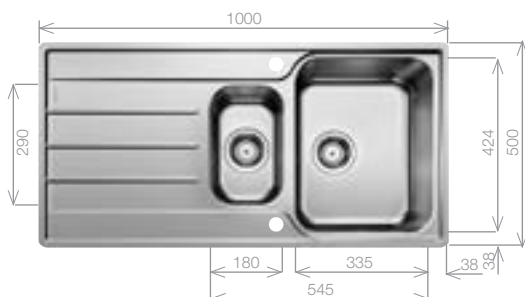

LEMIS 6 S-IF

Stainless Steel sink and Chrome tap pack

Cut Out Size: 980mm x 480mm x 15mm corner radii
Bowl Depth: 205/145mm Cabinet Size: 600mm

Pack includes:

CAMIA® TAP 456174
+Suitable strainer + plumbing kit

£398 INC. VAT
SAVE OVER £210

Order Code 456178

Upgrade to your ideal tap
from page 60