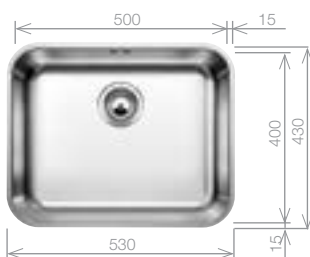

SUPRA 500-U Bowl

Stainless Steel bowl and Chrome tap pack

Cutout size: 500mm x 400mm x 60mm corner radii
Bowl Depth: 175mm Cabinet Size: 600mm

Pack includes:

CAMIA® TAP 456174
+Suitable strainer + plumbing kit

£342 INC. VAT
SAVE OVER £70

Order Code 452970

Upgrade to your ideal tap
from page 60