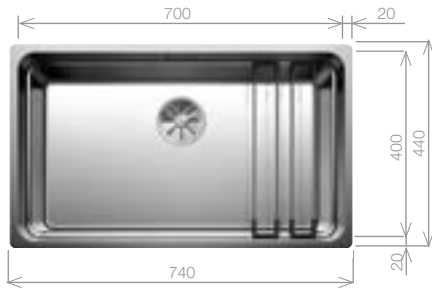

ETAGON 700-IF*

Stainless Steel sink and Chrome tap pack

Cut Out Size: 730mm x 430mm x 15mm corner radii
Bowl Depth: 190mm Cabinet Size: 800mm
*German warehouse stock

Pack includes:

- ETAGON RAILS
- CAMIA® TAP 456174
- +Suitable strainer + plumbing kit

£688 INC. VAT
SAVE OVER £200

Order Code 455794

Upgrade to your ideal tap from page 60