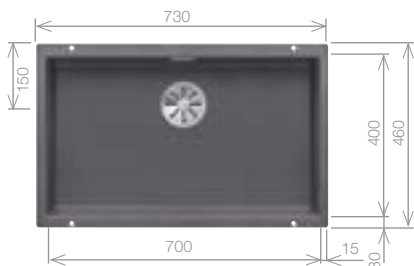

SUBLINE 700-U Bowl

SILGRANIT® bowl and Chrome tap pack

Cut Out Size: 700mm x 400mm x 10mm corner radii
Bowl Depth: 190mm Cabinet Size: 800mm

Pack includes:
CAMIA® TAP 456174
+Suitable strainer + plumbing kit

Upgrade to your ideal tap from page 60

£698 INC. VAT
SAVE OVER £240

Black	456242
Anthracite	453048
Alumetallic	453047
Rock Grey	453050
Pearl Grey	453991
White	453055
Jasmin	453052
Tartufo	453417
Coffee	453049