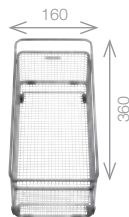

Multifunctional wire basket
Stainless Steel
455568 £78.00