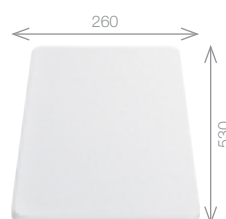

Cutting board glass
455561 £78