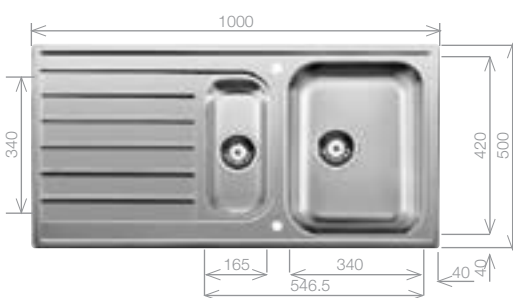

LIVIT 45 S Salto

Stainless Steel sink and Chrome tap pack

Cut Out Size: 842mm x 482mm x 15mm corner radii
Bowl Depth: 155mm Cabinet Size: 450mm

Pack includes:

- CAMIA® Mixer Tap 456174
- +Suitable strainer + plumbing kit

£248 INC. VAT

SAVE OVER £220

Order Code 450212

Upgrade to your ideal tap from page 60

LIVIT XL 5 S

Stainless Steel sink and Chrome tap pack

Cut Out Size: 982mm x 482mm x 15mm corner radii
Bowl Depth: 155mm Cabinet Size: 500mm

Pack includes:

- CAMIA® TAP 456174
- +Suitable strainer + plumbing kit

£298 INC. VAT

SAVE OVER £170

Order Code 455173

Upgrade to your ideal tap from page 60

LIVIT XL 6 S

Stainless Steel sink and Chrome tap pack

Cut Out Size: 982mm x 482mm x 15mm corner radii
Bowl Depth: 160mm Cabinet Size: 600mm

Pack includes:

- CAMIA® TAP 456174
- +Suitable strainer + plumbing kit

£318 INC. VAT

SAVE OVER £200

Order Code 455236

Upgrade to your ideal tap from page 60

LIVIT 6 S

Stainless Steel sink and Chrome tap pack

Cut Out Size: 982mm x 482mm x 15mm corner radii
Bowl Depth: 155/130mm Cabinet Size: 600mm

Pack includes:

- CAMIA® TAP 456174
- +Suitable strainer + plumbing kit

£358 INC. VAT

SAVE OVER £220

Order Code 450213

Upgrade to your ideal tap from page 60

PACK INCLUDES:

SUGGESTED TAP UPGRADE OPTIONS:

COMPLETE YOUR BLANCO UNIT: