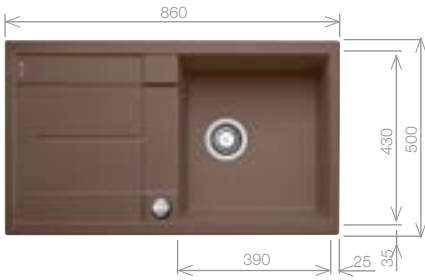

METRA 5 S

SILGRANIT® sink and Chrome tap pack

Cut Out Size: 840mm x 480mm x 15mm corner radii
Bowl Depth: 190mm Cabinet Size: 500mm

Pack includes:
CAMIA® TAP 456174
+Suitable strainer + plumbing kit

Upgrade to your ideal tap from page 60

£568 INC. VAT
SAVE OVER £180

Black	456223
Anthracite	450119
Alumetallic	450118
Rock Grey	452922
Pearl Grey	453837
White	450127
Jasmin	450124
Tartufo	452455
Coffee	450120