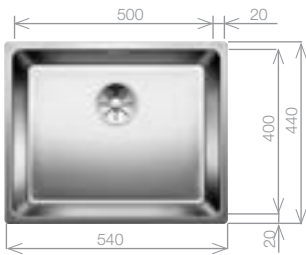

ANDANO 500-IF

Stainless Steel sink and Chrome tap pack

Cut Out Size: 530mm x 430mm x 15mm corner radii
Bowl Depth: 190mm Cabinet Size: 600mm

Pack includes:

CAMIA® TAP 456174
+Suitable strainer + plumbing kit

£568 INC. VAT

SAVE OVER £150

Order Code 453219

Upgrade to your ideal tap
from page 60