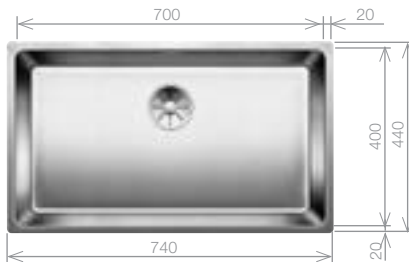

ANDANO 700-U Bowl

Stainless Steel bowl and Chrome tap pack

Cut Out Size: 700mm x 400mm x 22mm corner radii
Bowl Depth: 190mm Cabinet Size: 800mm

Pack includes:

CAMIA® TAP 456174
+Suitable strainer + plumbing kit

£598 INC. VAT
SAVE OVER £170

Order Code 454142

Upgrade to your ideal tap
from page 60