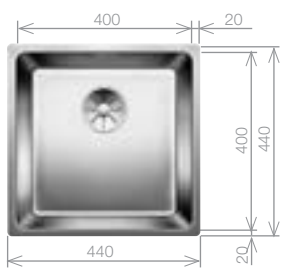

ANDANO 400-U Bowl

Stainless Steel bowl and Chrome tap pack

Cut Out Size: 400mm x 400mm x 22mm corner radii
Bowl Depth: 190mm Cabinet Size: 450mm

Pack includes:

- CAMIA® TAP 456174
- +Suitable strainer + plumbing kit

£488 INC. VAT

SAVE OVER £150

Order Code 453086

Upgrade to your ideal tap from page 60