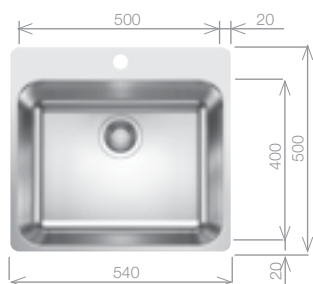

SUPRA 500-IF/A

Stainless Steel sink and Chrome tap pack

Cut Out Size: 530mm x 490mm x 15mm corner radii
Bowl Depth: 175mm Cabinet Size: 600mm

Pack includes:

- CAMIA® TAP 456174
- +Suitable strainer + plumbing kit

£458 INC. VAT
SAVE OVER £190

Order Code 455315

Upgrade to your ideal tap
from page 60