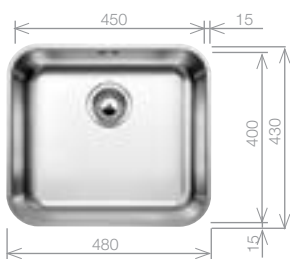

SUPRA 450-U Bowl

Stainless Steel bowl and Chrome tap pack

Cutout size: 450mm x 400mm x 60mm corner radii
Bowl Depth: 175mm Cabinet Size: 500mm

Pack includes:

CAMIA® TAP 456174
+Suitable strainer + plumbing kit

£298 INC. VAT
SAVE OVER £70

Order Code 452968

Upgrade to your ideal tap
from page 60