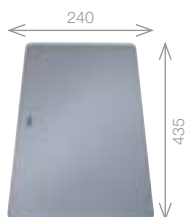

Cutting board glass
455581 £86