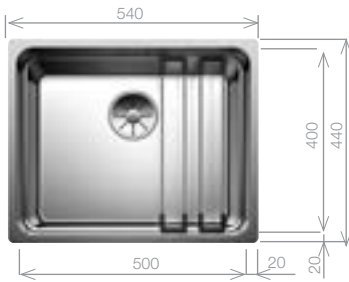

ETAGON 500-IF

Stainless Steel sink and Chrome tap pack

Cut Out Size: 530mm x 430mm x 15mm corner radii
Bowl Depth: 190mm Cabinet Size: 600mm

Pack includes:

- ETAGON RAILS
- CAMIA® TAP 456174
- +Suitable strainer + plumbing kit

£658 INC. VAT
SAVE OVER £170

Order Code 454446

Upgrade to your ideal tap from page 60