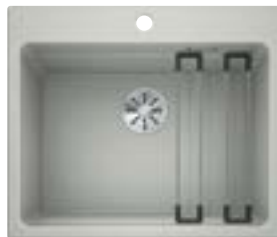

BLANCO SINK COLOURS

Harmonious steel tones, on-trend Silgranit colours and natural hues of Ceramic.

STAINLESS STEEL

SILGRANIT®

Pearl Grey

CERAMIC

ETAGON Ceramic colours