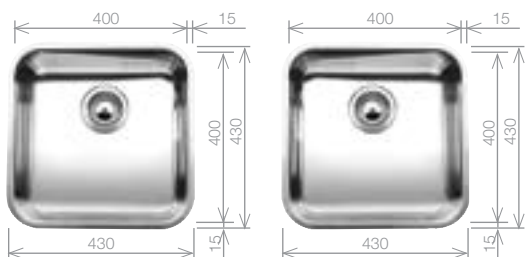

## SUPRA 400-U Twin Bowls

Stainless Steel bowl and Chrome tap pack

Cutout size: details provided, 60mm corner radii  
Bowl Depth: 175/175mm Cabinet Size: 900mm