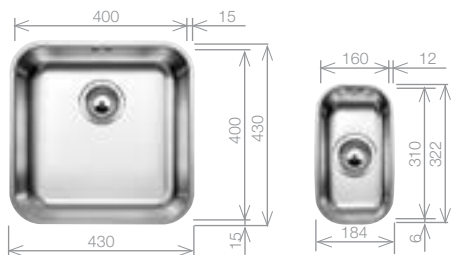

SUPRA Stainless Steel Undermount

blanco.co.uk/supra

UNDERMOUNT

STAINLESS STEEL

SUPRA 400/160-U

Stainless Steel bowl and Chrome tap pack

Cutout size: details provided, 60mm corner radii
Bowl Depth: 175/130mm Cabinet Size: 700mm

Pack includes:

CAMIA® TAP 456174
+Suitable strainer + plumbing kit

£358 INC. VAT

SAVE OVER £100

Order Code 453412

Upgrade to your ideal tap
from page 60