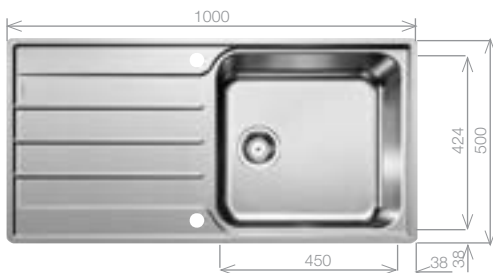

LEMIS XL 6 S-IF

Stainless Steel sink and Chrome tap pack

Cut Out Size: 980mm x 480mm x 15mm corner radii
Bowl Depth: 205mm Cabinet Size: 600mm

Pack includes:

CAMIA® TAP 456174
+Suitable strainer + plumbing kit

£348 INC. VAT
SAVE OVER £220

Order Code 456179

Upgrade to your ideal tap
from page 60