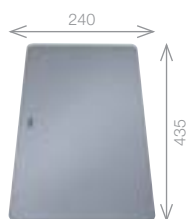

Cutting board glass
455581 £86.