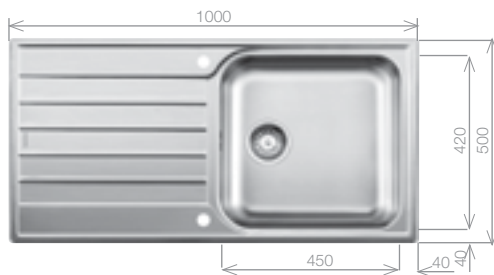

LIVIT XL 6 S

Stainless Steel sink and Chrome tap pack

Cut Out Size: 982mm x 482mm x 15mm corner radii
Bowl Depth: 160mm Cabinet Size: 600mm

Pack includes:

- CAMIA® TAP 456174
- +Suitable strainer + plumbing kit

£318 INC. VAT

SAVE OVER £200

Order Code 455236

Upgrade to your ideal tap from page 60