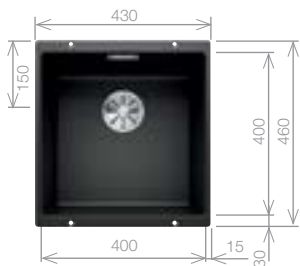

## SINK ACCESSORIES:

Top rails Stainless Steel  
 455944 £96.00

Multifunctional wire basket  
 Stainless Steel (700-U Level only)  
 455568 £78.00

Food board Ash wood  
 455572 £108.00

Cutting board glass  
 455581 £86.00