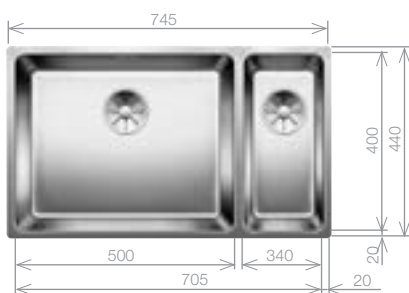

Left hand bowl shown

ANDANO 500/180-U Bowls

Stainless Steel bowl and Chrome tap pack

Cut Out Size: 705mm x 400mm x 22mm corner radii
Bowl Depth: 190/130mm Cabinet Size: 800mm

Pack includes:

CAMIA® TAP 456174
+Suitable strainer + plumbing kit

£798 INC. VAT
SAVE OVER £150

Left Hand 454144

Right Hand 454143

Upgrade to your ideal tap
from page 60