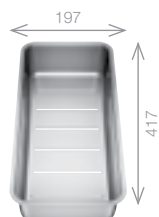

SINK ACCESSORIES:

Colander Stainless Steel
455571 £64