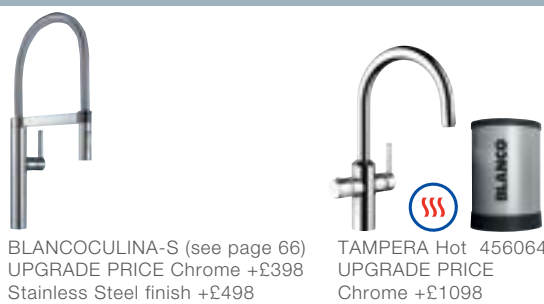

SUGGESTED TAP UPGRADE OPTIONS: