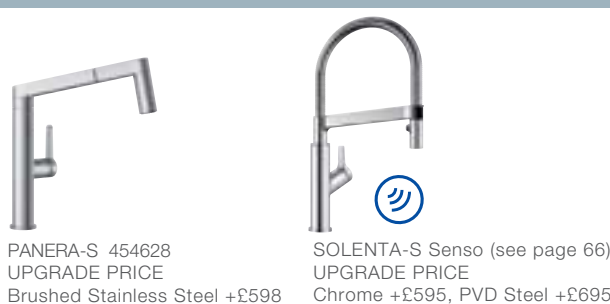

**£768** INC. VAT  
**SAVE OVER £200**

Order Code 455795

Upgrade to your ideal tap from page 60

**PACK INCLUDES:**

CAMIA® Mixer Tap  
+ETAGON Rails + Suitable  
strainer waste + plumbing kit

**SUGGESTED TAP UPGRADE OPTIONS:**