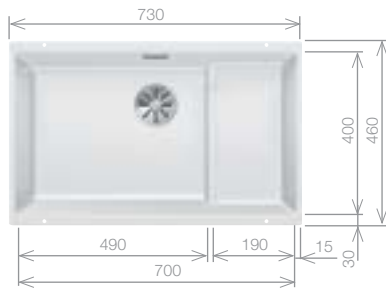

SUBLINE 700-U LEVEL Bowls

SILGRANIT® bowl and Chrome tap pack

Cut Out Size: 700mm x 400mm x 10mm corner radii
Bowl Depth: 200/140mm Cabinet Size: 800mm
Left hand bowl only

Pack includes:
CAMIA® TAP 456174
+Suitable strainer + plumbing kit

Upgrade to your ideal tap from page 60

£748 INC. VAT
SAVE OVER £240

Black	456244
Anthracite	455249
Alumetallic	455248
Rock Grey	455256
Pearl Grey	455257
White	455253
Jasmin	455251
Tartufo	455255
Coffee	455254