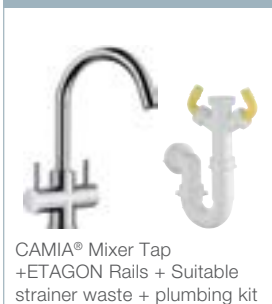

## ETAGON 700-IF/A\*

Stainless Steel sink and Chrome tap pack

Cut Out Size: 730mm x 490mm x 15mm corner radii  
Bowl Depth: 190mm Cabinet Size: 800mm  
\*German warehouse stock

**Pack includes:**

- ETAGON RAILS
- CAMIA® TAP 456174
- +Suitable strainer + plumbing kit

**£768** INC. VAT  
**SAVE OVER £200**

Order Code 455795

Upgrade to your ideal tap from page 60

**PACK INCLUDES:**

CAMIA® Mixer Tap  
+ETAGON Rails + Suitable  
strainer waste + plumbing kit

**SUGGESTED TAP UPGRADE OPTIONS:**