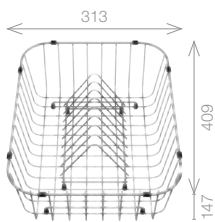

SINK ACCESSORIES:

Crockery basket and stack
456038 £62