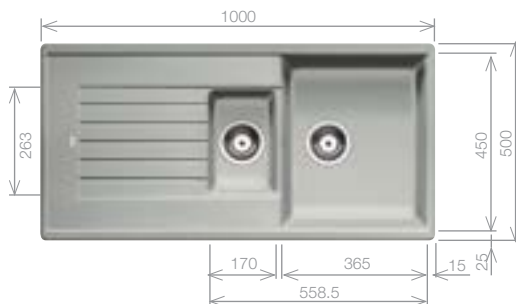

ZIA 6 S

SILGRANIT® sink and Chrome tap pack

Cut Out Size: 980mm x 480mm x 15mm corner radii
Bowl Depth: 190/140mm Cabinet Size: 600mm

Pack includes:

CAMIA® TAP 456174
+Suitable strainer + plumbing kit

Upgrade to your ideal tap from page 60

£528 INC. VAT
SAVE OVER £180

Black	456218
Anthracite	453807
Alumetallic	453825
Rock Grey	453809
Pearl Grey	453826
White	453824
Jasmin	453823
Tartufo	453805
Coffee	453806