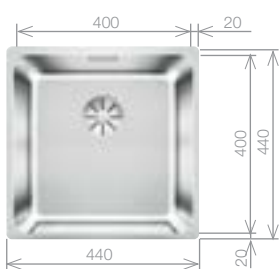

**NEW SOLIS 400-U Bowl**

Stainless Steel bowl and Chrome tap pack

Cut Out Size: 400mm x 400mm x 42mm corner radii  
 Bowl depth: 185mm

**Pack includes:**

CAMIA® TAP 456174  
 +Suitable strainer + plumbing kit