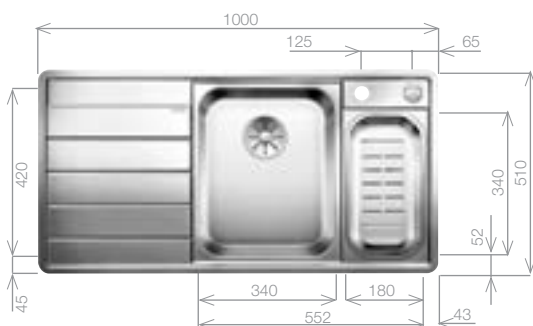

Right hand bowl shown

AXIS III 6 S-IF

Stainless Steel sink and Chrome tap pack

Cut Out Size: 979mm x 489mm x 15mm corner radii
Bowl Depth: 175/110mm Cabinet Size: 600mm

Pack includes:

- COLANDER, CHOPPING BOARD
- CAMIA® TAP 456174
- +Suitable strainer + plumbing kit

£674 INC. VAT

SAVE OVER £160

Left Hand 454463

Right Hand 454462

Upgrade to your ideal tap
from page 60