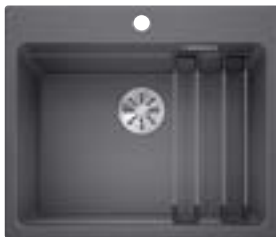

BLANCO SINK COLOURS

Harmonious steel tones, on-trend Silgranit colours and natural hues of Ceramic.

STAINLESS STEEL

SILGRANIT®

Rock Grey

CERAMIC

ETAGON Ceramic colours