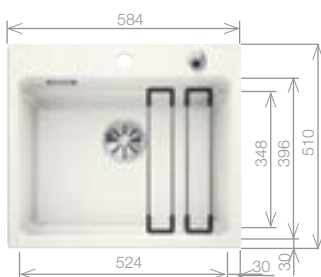

ETAGON 6 Inset Bowl

Ceramic sink and Chrome tap pack

Cut Out Size: 562mm x 488mm x 15mm corner radii
Bowl Depth: 220mm Cabinet Size: 600mm

Pack includes:

- ETAGON RAILS
- CAMIA® TAP 456174
- +Suitable strainer + plumbing kit

£598 INC. VAT
SAVE OVER £250

Crystal White	455774
*Magnolia	455775
*Basalt	455776
*Black	455777

Upgrade to your ideal tap from page 60

SINK ACCESSORIES: