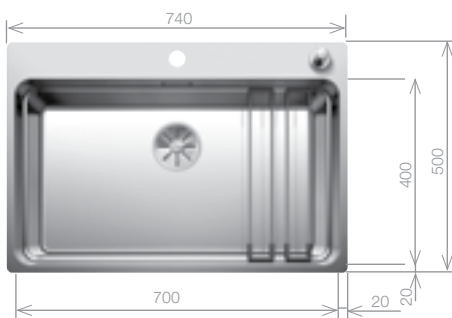

ETAGON 700-IF/A*

Stainless Steel sink and Chrome tap pack

Cut Out Size: 730mm x 490mm x 15mm corner radii
Bowl Depth: 190mm Cabinet Size: 800mm
*German warehouse stock

Pack includes:

- ETAGON RAILS
- CAMIA® TAP 456174
- +Suitable strainer + plumbing kit

£768 INC. VAT
SAVE OVER £200

Order Code 455795

Upgrade to your ideal tap from page 60