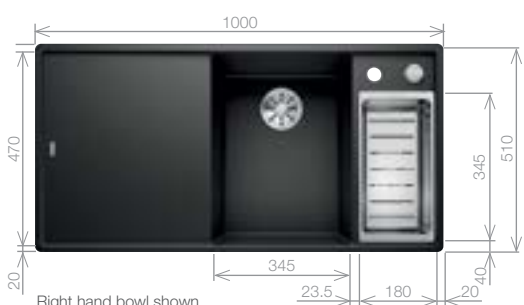

Right hand bowl shown

Upgrade to your ideal tap from page 60

AXIA III 6 S*

SILGRANIT® sink and Chrome tap pack

Cut Out Size: 980mm x 490mm x 15mm corner radii
Bowl Depth: 190/130mm Cabinet Size: 600mm
*German warehouse stock

Pack includes:

- CUTTING BOARD SAFETY GLASS
- COLANDER
- CAMIA® TAP +Suitable strainer + plumbing kit

£798 INC. VAT
SAVE OVER £220

Handing	Left	Right
Black	*456235	*456237
Anthracite	*455847	*454529
Alumetallic	*455846	*454530
Rock Grey	*455854	*454536
Pearl Grey	*455855	*454537
White	*455852	*454534
Jasmin	*455850	*454533
Tartufo	*455853	*454535
Coffee	*455848	*456238

SUGGESTED TAP UPGRADE OPTIONS:

COMPLETE YOUR BLANCO UNIT:

600
NEW