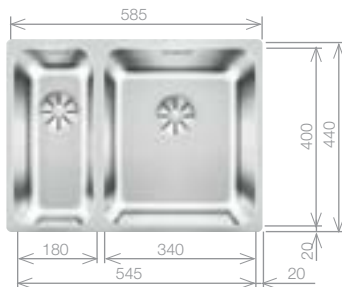

Right hand bowl shown

NEW SOLIS 340/180-U Bowls

Stainless Steel bowl and Chrome tap pack

Cut Out Size: 600mm x 400mm x 42mm corner radii
Bowl depths: 125mm / 185mm

Pack includes:

CAMIA® TAP 456174
+Suitable strainer + plumbing kit

£598 INC. VAT
SAVE OVER £150

Left Hand 456351

Right Hand 456352

Upgrade to your ideal tap
from page 60