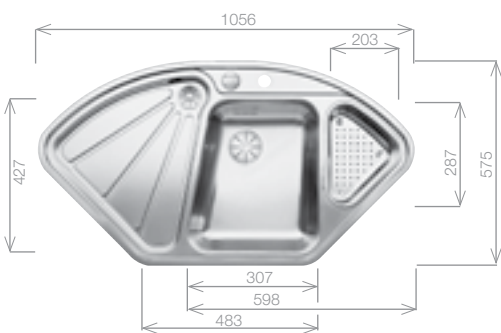

BLANCODELTA Stainless Steel Inset

blanco.co.uk/delta

BLANCODELTA-IF*

Stainless Steel sink and Chrome tap pack

Cut out template supplied. Requires a 650mm worktop
Bowl Depth: 175/120mm Cabinet Size: 900x900mm
Right hand only: *German warehouse stock

Pack includes:

- COLANDER
- CAMIA® TAP 456174
- +Suitable strainer + plumbing kit

£698 INC. VAT
SAVE OVER £350

Order Code 453321

Please Note: Standard taps will not reach the half bowl, upgrading to a pull-out spray is highly recommended.

Upgrade to your ideal tap from page 60

PACK INCLUDES:

SUGGESTED TAP UPGRADE OPTIONS:

COMPLETE YOUR BLANCO UNIT: