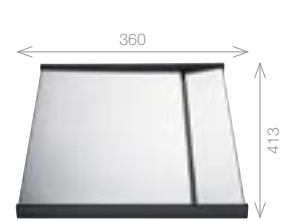

Drainer Stainless Steel
455566 £226