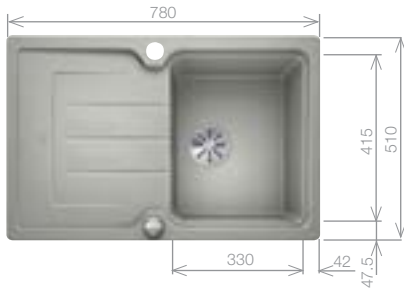

CLASSIC Neo Silgranit® Inset

blanco.co.uk/classicneo

INSET

SILGRANIT

Upgrade to your ideal tap from page 60

CLASSIC Neo 45 S

SILGRANIT® sink and Chrome tap pack

Cut Out Size: 760mm x 490mm x 15mm corner radii
Bowl Depth: 190mm Cabinet Size: 450mm

Pack includes:

- FOOD BOARD
- CAMIA® TAP 456174
- +Suitable strainer + plumbing kit

£518 INC. VAT
SAVE OVER £180

Black	456226
Anthracite	454125
Alumetallic	454127
Rock Grey	454126
Pearl Grey	454128
White	454129
Jasmin	454131
Tartufo	454135
Coffee	454136