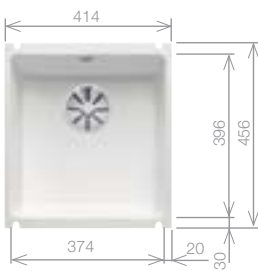

Sink: SUBLINE 350/150-U
Ceramic Crystal White
Tap upgrade: BLANCO CULINA-S Chrome

SUBLINE 375-U Bowl

Ceramic bowl and Chrome tap pack

Cut Out Size: 364mm x 386mm x 15mm corner radii
Bowl Depth: 185mm Cabinet Size: 450mm

Pack includes:
CAMIA® TAP 456174
+Suitable strainer + plumbing kit

£498 INC. VAT
SAVE OVER £200

Crystal White 453079

Upgrade to your ideal tap
from page 60