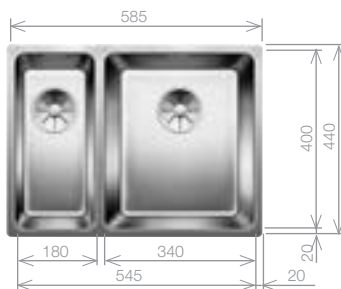

Right hand bowl shown

ANDANO 340/180-U Bowls

Stainless Steel bowl and Chrome tap pack

Cut Out Size: 545mm x 400mm x 22mm corner radii
Bowl Depth: 190/130mm Cabinet Size: 600mm

Pack includes:

CAMIA® TAP 456174
+Suitable strainer + plumbing kit

£638 INC. VAT
SAVE OVER £170

Left Hand 453257

Right Hand 453097

Upgrade to your ideal tap
from page 60