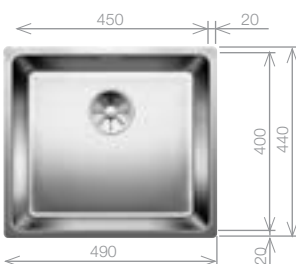

ANDANO 450-U Bowl

Stainless Steel bowl and Chrome tap pack

Cut Out Size: 450mm x 400mm x 22mm corner radii
Bowl Depth: 190mm Cabinet Size: 500mm

Pack includes:

- CAMIA® TAP 456174
- +Suitable strainer + plumbing kit

£518 INC. VAT

SAVE OVER £150

Order Code 454141

Upgrade to your ideal tap from page 60