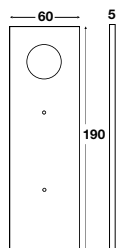

Compatible with the WiFi Solution.

- 12v DC 3w high output chip on board
- 190mm long, 60mm wide, 5mm deep
- Surface mount only
- 12v power supply included
- 3.0m lead to power supply

2 x LIGHT COOL WHITE
Order Code: 455427

2 x LIGHT WARM WHITE
Order Code: 455429

2 x LIGHT NEUTRAL WHITE
Order Code: 455431
+£92 inc. VAT

3 x LIGHT COOL WHITE
Order Code: 455428

3 x LIGHT WARM WHITE
Order Code: 455430

3 x LIGHT NEUTRAL WHITE
Order Code: 455432
+£132s inc. VAT