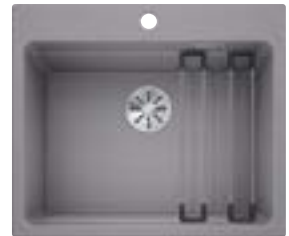

Alumetallic