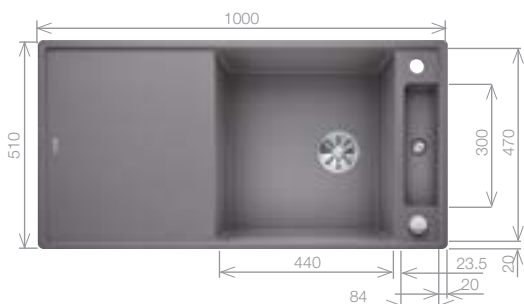

Sink: AXIA III 6 S SILGRANIT Anthracite
Tap upgrade: EVOL-S Pro Hot and Filter PVD Steel

Upgrade to your ideal tap from page 60

AXIA III XL 6 S*

SILGRANIT® sink and Chrome tap pack

Cut Out Size: 980mm x 490mm x 15mm corner radii
Bowl Depth: 190/40mm Cabinet Size: 600mm
*German warehouse stock

Pack includes:

- CUTTING BOARD SAFETY GLASS
- CAMIA® TAP 456174
- +Suitable strainer + plumbing kit

£748 INC. VAT
SAVE OVER £250

Black	456239
Anthracite	454540
Alumetallic	454539
Rock Grey	454545
Pearl Grey	454544
White	454547
Jasmin	454543
Tartufo	454546
Coffee	454542