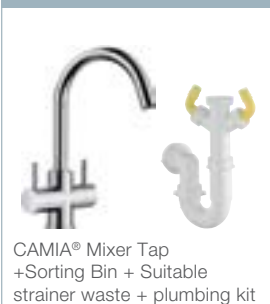

PACK INCLUDES: