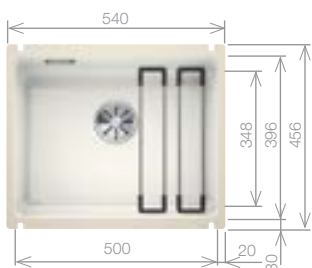

ETAGON 500-U Undermount Bowl

Ceramic bowl and Chrome tap pack

Cut Out Size: 490mm x 386 x 15mm corner radii
Bowl Depth: 200mm Cabinet Size: 600mm

Pack includes:

- ETAGON RAILS
- CAMIA® TAP 456174
- +Suitable strainer + plumbing kit

£698 INC. VAT
SAVE OVER £130

Crystal White	455790
*Magnolia	455791
*Basalt	455792
*Black	455793

Upgrade to your ideal tap from page 60