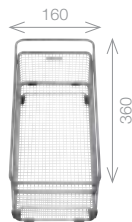

Multifunctional wire basket
455568 £78