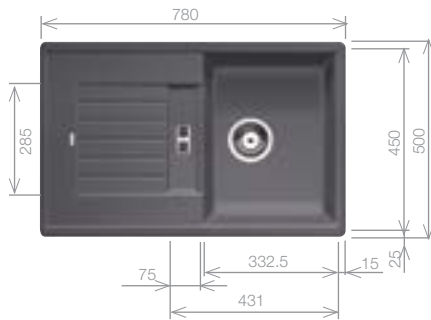

ZIA 45 S

SILGRANIT® sink and Chrome tap pack

Cut Out Size: 760mm x 480mm x 15mm corner radii
Bowl Depth: 190mm Cabinet Size: 450mm

Pack includes:

CAMIA® TAP 456174
+Suitable strainer + plumbing kit

Upgrade to your ideal tap from page 60

£478 INC. VAT
SAVE OVER £180

Black	456216
Anthracite	454580
Alumetallic	454579
Rock Grey	454636
Pearl Grey	454637
White	454634
Jasmin	454633
Tartufo	454635
Coffee	454631