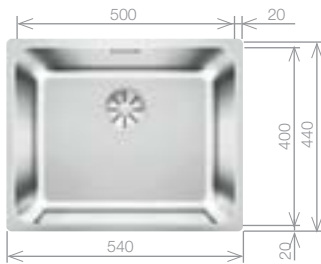

SOLIS Stainless Steel Undermount

blanco.co.uk/solis

UNDERMOUNT

STAINLESS STEEL

NEW SOLIS 500-U Bowl

Stainless Steel bowl and Chrome tap pack

Cut Out Size: 500mm x 400mm x 42mm corner radii
Bowl depth: 185mm

Pack includes:

CAMIA® TAP 456174
+Suitable strainer + plumbing kit

£448 INC. VAT
SAVE OVER £140

Order Code 456349

Upgrade to your ideal tap
from page 60