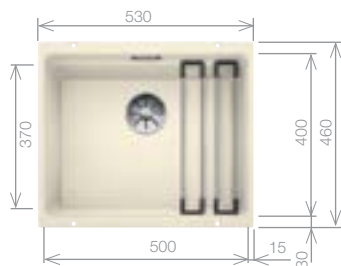

## ETAGON 500-U Bowl

SILGRANIT® bowl and Chrome tap pack

Cut Out Size: 500mm x 400mm x 20mm corner radii  
Bowl Depth: 200mm Cabinet Size: 600mm

**Pack includes:**

- ETAGON RAILS
- CAMIA® TAP 456174
- +Suitable strainer + plumbing kit