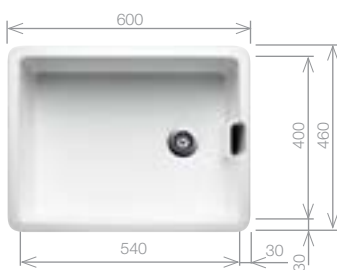

## BELFAST

Ceramic sink and Chrome tap pack

Cut Out Size: Details provided  
Bowl Depth: 222mm External bowl height: 245mm  
Cabinet Size: 600mm

**Pack includes:**  
CAMIA® TAP 456174  
+Suitable strainer + plumbing kit