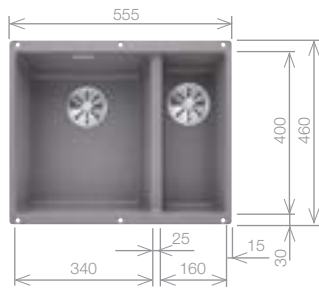

Left hand bowl shown

SUBLINE 340/160-U Bowls

SILGRANIT® bowl and Chrome tap pack

Cut Out Size: 525mm x 400mm x 10mm corner radii
Bowl Depth: 190/130mm Cabinet Size: 600mm

Pack includes:
CAMIA® TAP 456174
+Suitable strainer + plumbing kit

Upgrade to your ideal tap from page 60

£698 INC. VAT
SAVE OVER £290

Handing	Left	Right
Black	456245	456246
Anthracite	453004	453764
Alumetallic	453003	453763
Rock Grey	453007	453769
Pearl Grey	453953	453776
White	453011	453773
Jasmin	453008	453772
Tartufo	453301	453775
Coffee	453005	453766