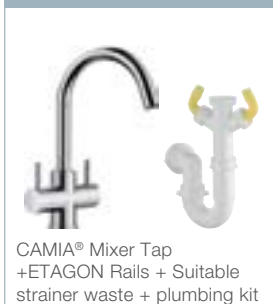

PACK INCLUDES:

CAMIA® Mixer Tap
+ETAGON Rails + Suitable
strainer waste + plumbing kit

SUGGESTED TAP UPGRADE OPTIONS: