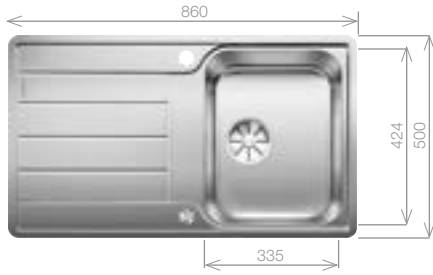

## CLASSIMO 45 S-IF

Stainless Steel sink and Chrome tap pack

Cut Out Size: 840mm x 480mm x 15mm corner radii  
Bowl Depth: 205mm Cabinet Size: 450mm

**Pack includes:**

- CAMIA® TAP 456174
- +Suitable strainer + plumbing kit