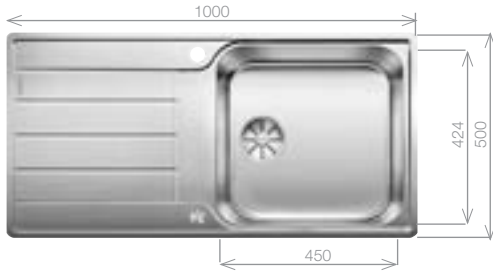

CLASSIMO XL 6 S-IF

Stainless Steel sink and Chrome tap pack

Cut Out Size: 980mm x 480mm x 15mm corner radii
Bowl Depth: 205mm Cabinet Size: 600mm

Pack includes:

- CAMIA® TAP 456174
- +Suitable strainer + plumbing kit

£448 INC. VAT

SAVE OVER £170

Order Code 456181

Upgrade to your ideal tap from page 60