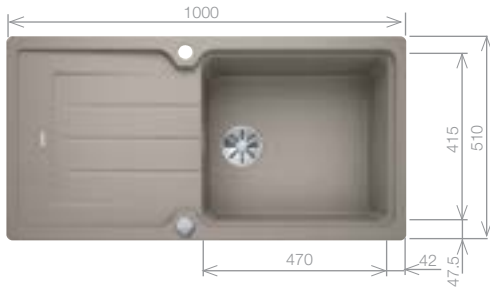

CLASSIC Neo XL 6 S

SILGRANIT® sink and Chrome tap pack

Cut Out Size: 980mm x 490mm x 15mm corner radii
Bowl Depth: 190mm Cabinet Size: 600mm

Pack includes:

- CAMIA® TAP 456174
- +Suitable strainer + plumbing kit

Upgrade to your ideal tap from page 60

£578 INC. VAT
SAVE OVER £180

Black	456225
Anthracite	454174
Alumetallic	454176
Rock Grey	454175
Pearl Grey	454177
White	454178
Jasmin	454179
Tartufo	454181
Coffee	454182