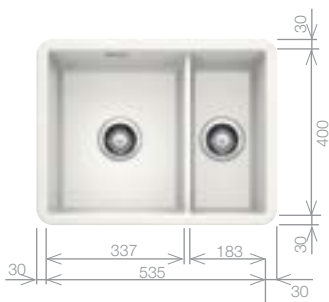

VILLAE® Bowl and half

Ceramic sink and Chrome tap pack

Cut Out Size: Details provided
Bowl Depth: 190/190mm Cabinet Size: 600mm
Left hand bowl only

Pack includes:

- CAMIA® TAP 456174
- +Suitable strainer + plumbing kit

£458 INC. VAT

SAVE OVER £250

Crystal White 455796

Upgrade to your ideal tap from page 60