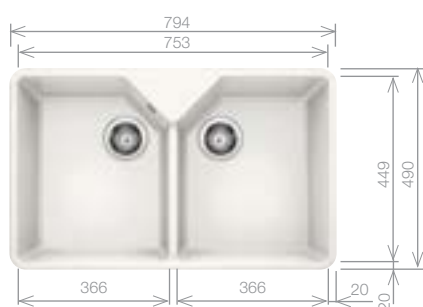

VILLAE® Farmhouse Single

Ceramic sink and Chrome tap pack

Cut Out Size: Details provided
Sink Depth: 196mm External bowl height: 220mm
Cabinet Size: 800mm

Pack includes:
CAMIA® TAP 456174
+Suitable strainer + plumbing kit

£498 INC. VAT
SAVE OVER £250

Crystal White 455788

Upgrade to your ideal tap
from page 60

VILLAE® Farmhouse Double

Ceramic sink and Chrome tap pack

Cut Out Size: Details provided
Sink Depth: 195/195mm External bowl height: 220mm
Cabinet Size: 800mm

Pack includes:
CAMIA® TAP 456174
+Suitable strainer + plumbing kit

£498 INC. VAT
SAVE OVER £250

Crystal White 455789

Upgrade to your ideal tap
from page 60

PACK INCLUDES:

SUGGESTED TAP UPGRADE OPTIONS:

COMPLETE YOUR BLANCO UNIT: