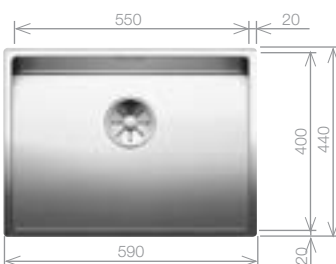

CLARON 550-U Bowl

Stainless Steel bowl and Chrome tap pack

Cut Out Size: 550mm x 400mm x 10mm corner radii
Bowl Depth: 190mm Cabinet Size: 600mm

Pack includes:

- CAMIA® TAP 456174
- +Suitable strainer + plumbing kit

£698 INC. VAT
SAVE OVER £190

Order Code 453035

Upgrade to your ideal tap
from page 60