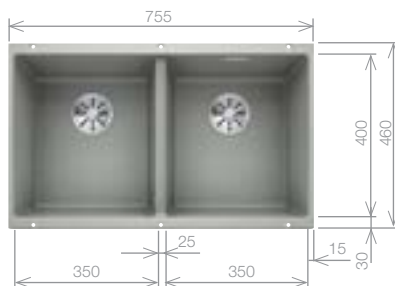

SUBLINE 350/350-U Bowls

SILGRANIT® bowl and Chrome tap pack

Cut Out Size: 725mm x 400mm x 10mm corner radii
Bowl Depth: 200/200mm Cabinet Size: 800mm

Pack includes:
CAMIA® TAP 456174
+Suitable strainer + plumbing kit

Upgrade to your ideal tap from page 60

£828 INC. VAT
SAVE OVER £220

Black	456247
Anthracite	453070
Alumetallic	453069
Rock Grey	453072
Pearl Grey	453780
White	453076
Jasmin	453073
Tartufo	453236
Coffee	453071