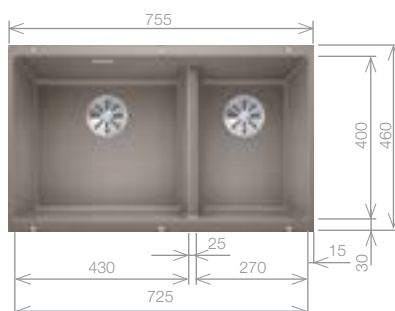

SUBLINE 430/270-U Bowls

SILGRANIT® bowl and Chrome tap pack

Cut Out Size: 725mm x 400mm x 10mm corner radii
Bowl Depth: 200/200mm Cabinet Size: 800mm
Left hand bowl only

Pack includes:
CAMIA® TAP 456174
+Suitable strainer + plumbing kit

Upgrade to your ideal tap from page 60

£848 INC. VAT
SAVE OVER £210

Black	456248
Anthracite	455347
Alumetallic	455349
Rock Grey	455348
Pearl Grey	455350
White	455351
Jasmin	455352
Tartufo	455354
Coffee	455356