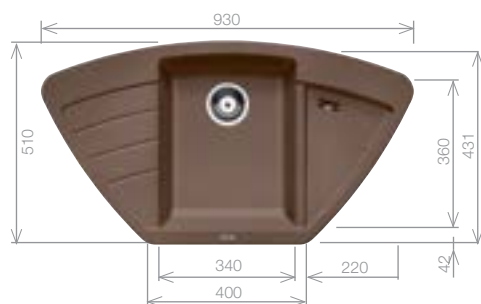

ZIA 9 E*

SILGRANIT® sink and Chrome tap pack

Cut Out Size: Details provided
Bowl Depth: 180mm Cabinet Size: 900 x 900mm
*German warehouse stock

Pack includes:

CAMIA® TAP 456174
+Suitable strainer + plumbing kit

Upgrade to your ideal tap from page 60

£598 INC. VAT
SAVE OVER £200

Black	456219
Anthracite	455098
Alumetallic	455097
Rock Grey	455105
Pearl Grey	455106
White	455103
Jasmin	455101
Tartufo	455104
Coffee	455099