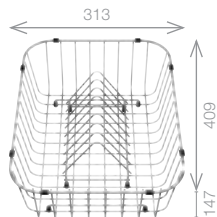

Crockery basket and stack
Stainless Steel
456038 £62.00