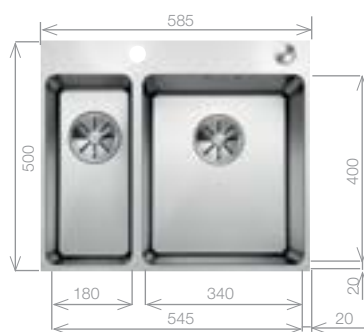

ANDANO 340/180-IF/A

Stainless Steel sink and Chrome tap pack

Cut Out Size: 575mm x 490mm x 15mm corner radii
Bowl Depth: 190/130mm Cabinet Size: 600mm
Right hand only

Pack includes:

- CAMIA® TAP 456174
- +Suitable strainer + plumbing kit

£798 INC. VAT

SAVE OVER £300

Right Hand 456321

Upgrade to your ideal tap from page 60

SINK ACCESSORIES: