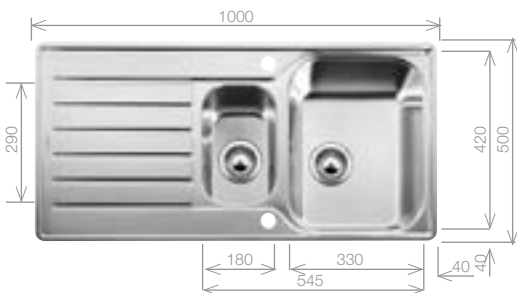

LANTOS 6 S-IF

Stainless Steel sink and Chrome tap pack

Cut Out Size: 976mm x 476mm x 15mm corner radii
Bowl Depth: 160/130mm Cabinet Size: 600mm

Pack includes:

- CAMIA® TAP 456174
- +Suitable strainer + plumbing kit

£458 INC. VAT

SAVE OVER £170

Order Code 454089

Upgrade to your ideal tap from page 60