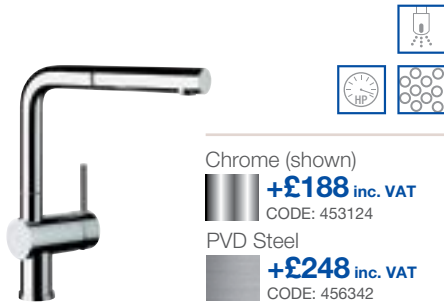

Chrome (shown)
+£188 inc. VAT
CODE: 453124
PVD Steel
+£248 inc. VAT
CODE: 456342

Black Matt (shown)
+£298 inc. VAT
CODE: 456253

SILGRANIT® Colours*
+£298 inc. VAT
White shown

*German warehouse stock, allow 10 working days for delivery

LINUS-S

- Single lever monobloc mixer tap
- Pull-out handset
- High pressure supply only, minimum 1.0 bar

SILGRANIT Colours*