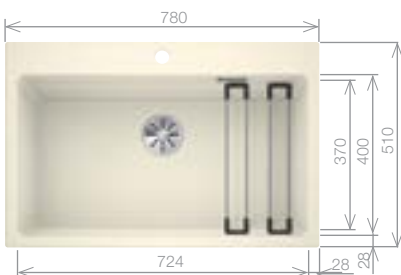

ETAGON 8*

SILGRANIT® sink and Chrome tap pack

Cut Out Size: 768mm x 498mm x 15mm corner radii
Bowl Depth: 220mm Cabinet Size: 800mm
*German warehouse stock

Pack includes:

- ETAGON RAILS
- CAMIA® TAP 456174
- +Suitable strainer + plumbing kit

Upgrade to your ideal tap from page 60

£698 INC. VAT
SAVE OVER £230

Black	456234
Anthracite	455764
Alumetallic	455766
Rock Grey	455765
Pearl Grey	455767
White	455768
Jasmin	455769
Tartufo	455771
Coffee	455773

*German warehouse stock, allow 10 working days for delivery.