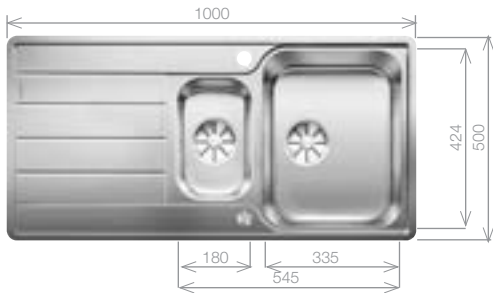

CLASSIMO Stainless Steel Inset

blanco.co.uk/classimo

INSET

STAINLESS STEEL

CLASSIMO 45 S-IF

Stainless Steel sink and Chrome tap pack

Cut Out Size: 840mm x 480mm x 15mm corner radii
Bowl Depth: 205mm Cabinet Size: 450mm

Pack includes:

- CAMIA® TAP 456174
- +Suitable strainer + plumbing kit

£398 INC. VAT

SAVE OVER £170

Order Code 456183

Upgrade to your ideal tap from page 60

CLASSIMO XL 6 S-IF

Stainless Steel sink and Chrome tap pack

Cut Out Size: 980mm x 480mm x 15mm corner radii
Bowl Depth: 205mm Cabinet Size: 600mm

Pack includes:

- CAMIA® TAP 456174
- +Suitable strainer + plumbing kit

£448 INC. VAT

SAVE OVER £170

Order Code 456181

Upgrade to your ideal tap from page 60

CLASSIMO 6 S-IF

Stainless Steel sink and Chrome tap pack

Cut Out Size: 980mm x 480mm x 15mm corner radii
Bowl Depth: 205/145mm Cabinet Size: 600mm

Pack includes:

- CAMIA® TAP 456174
- +Suitable strainer + plumbing kit

£528 INC. VAT

SAVE OVER £120

Order Code 456182

Upgrade to your ideal tap from page 60

PACK INCLUDES:

SUGGESTED TAP UPGRADE OPTIONS:

COMPLETE YOUR BLANCO UNIT: