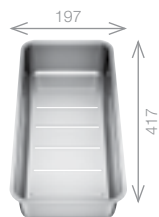

SINK ACCESSORIES:

Colander Stainless Steel
455571 £64