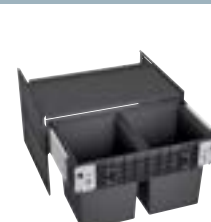

COMPLETE YOUR BLANCO UNIT:

SELECT II 60/2 Compact 456366
BLANCO UNIT PRICE +£178
Waste and Storage from page 72

«600»
NEW