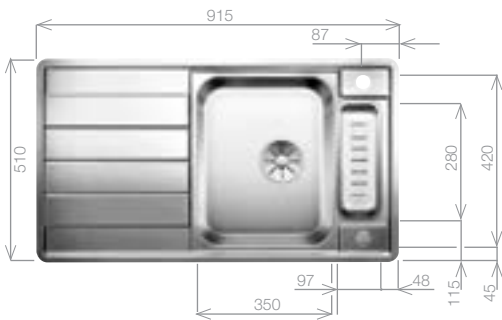

## AXIS III 5 S-IF\*

Stainless Steel sink and Chrome tap pack

Cut Out Size: 894mm x 489mm x 15mm corner radii  
Bowl Depth: 175/60mm Cabinet Size: 500mm  
\*German warehouse stock

**Pack includes:**

- COLANDER, CHOPPING BOARD
- CAMIA® TAP 456174
- +Suitable strainer + plumbing kit