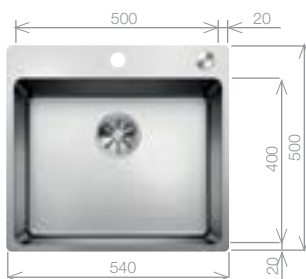

## ANDANO 500-IF/A

Stainless Steel sink and Chrome tap pack

Cut Out Size: 530mm x 490mm x 15mm corner radii  
Bowl Depth: 190mm Cabinet Size: 600mm