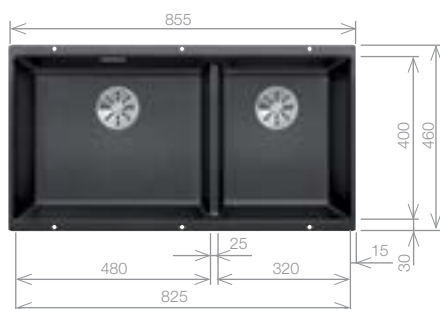

SUBLINE 480/320-U Bowls

SILGRANIT® bowl and Chrome tap pack

Cut Out Size: 825mm x 400mm x 10mm corner radii
Bowl Depth: 200/200mm Cabinet Size: 900mm
Left hand bowl only

Pack includes:
CAMIA® TAP 456174
+Suitable strainer + plumbing kit

Upgrade to your ideal tap from page 60

£898 INC. VAT
SAVE OVER £170

Black	456249
Anthracite	454158
Alumetallic	454166
Rock Grey	454159
Pearl Grey	454172
White	454167
Jasmin	454168
Tartufo	454170
Coffee	454171