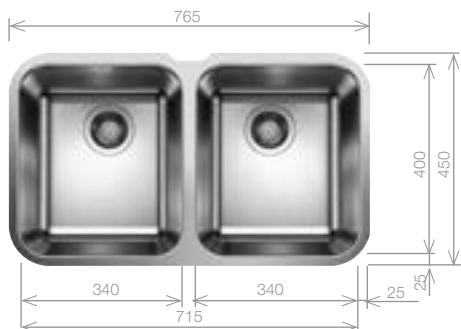

### Pack includes:

CAMIA® TAP 456174  
+Suitable strainer + plumbing kit

**£358** INC. VAT

**SAVE OVER £100**

Order Code 453412

Upgrade to your ideal tap  
from page 60