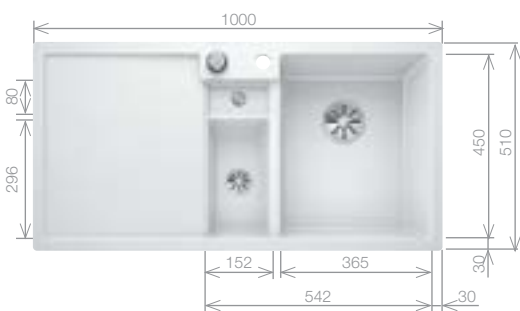

SILGRANIT® COLOURS