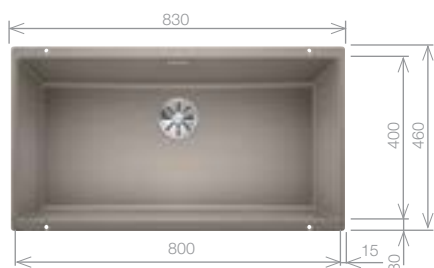

SUBLINE 400-U Bowl

SILGRANIT® bowl and Chrome tap pack

Cut Out Size: 400mm x 400mm x 10mm corner radii
Bowl Depth: 190mm Cabinet Size: 500mm

Pack includes:
CAMIA® TAP 456174
+Suitable strainer + plumbing kit

Upgrade to your ideal tap from page 60

£618 INC. VAT
SAVE OVER £200

Black	456240
Anthracite	453039
Alumetallic	453038
Rock Grey	453041
Pearl Grey	453778
White	453046
Jasmin	453043
Tartufo	453330
Coffee	453040

SUBLINE 500-U Bowl

SILGRANIT® bowl and Chrome tap pack

Cut Out Size: 500mm x 400mm x 10mm corner radii
Bowl Depth: 190mm Cabinet Size: 600mm

Pack includes:
CAMIA® TAP 456174
+Suitable strainer + plumbing kit

Upgrade to your ideal tap from page 60

£640 INC. VAT
SAVE OVER £240

Black	456241
Anthracite	452993
Alumetallic	452992
Rock Grey	452996
Pearl Grey	453677
White	453000
Jasmin	452997
Tartufo	453317
Coffee	452994

SUBLINE 700-U Bowl

SILGRANIT® bowl and Chrome tap pack

Cut Out Size: 700mm x 400mm x 10mm corner radii
Bowl Depth: 190mm Cabinet Size: 800mm

Pack includes:
CAMIA® TAP 456174
+Suitable strainer + plumbing kit

Upgrade to your ideal tap from page 60

£698 INC. VAT
SAVE OVER £240

Black	456242
Anthracite	453048
Alumetallic	453047
Rock Grey	453050
Pearl Grey	453991
White	453055
Jasmin	453052
Tartufo	453417
Coffee	453049

SUBLINE 800-U Bowl

SILGRANIT® bowl and Chrome tap pack

Cut Out Size: 800mm x 400mm x 10mm corner radii
Bowl Depth: 220mm Cabinet Size: 900mm

Pack includes:
CAMIA® TAP 456174
+Suitable strainer + plumbing kit

Upgrade to your ideal tap from page 60

£728 INC. VAT
SAVE OVER £230

Black	456243
Anthracite	455337
Alumetallic	455339
Rock Grey	455338
Pearl Grey	455340
White	455341
Jasmin	455342
Tartufo	455344
Coffee	455346

PACK INCLUDES:

SUGGESTED TAP UPGRADE OPTIONS:

COMPLETE YOUR BLANCO UNIT: