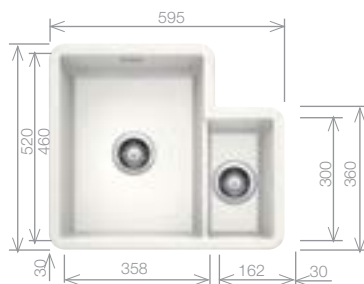

### VILLAE® Bowl and third

Ceramic sink and Chrome tap pack

Cut Out Size: Details provided  
Bowl Depth: 190/190mm Cabinet Size: 600mm  
Left hand bowl only

**Pack includes:**

- CAMIA® TAP 456174
- +Suitable strainer + plumbing kit