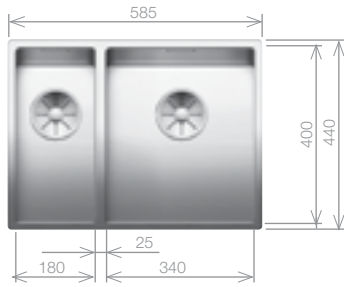

CLARON Stainless Steel Undermount

blanco.co.uk/claron

UNDERMOUNT

STAINLESS STEEL

Right hand bowl shown

CLARON 340/180-U Bowls

Stainless Steel bowl and Chrome tap pack

Cut Out Size: 545mm x 400mm x 10mm corner radii
Bowl Depth: 190/130mm Cabinet Size: 600mm

Pack includes:

- CAMIA® TAP 456174
- +Suitable strainer + plumbing kit

£888 INC. VAT

SAVE OVER £250

Left Hand 453036

Right Hand 453037

Upgrade to your ideal tap from page 60