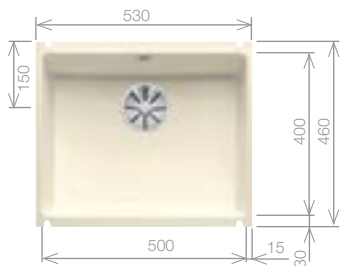

SUBLINE 500-U Bowl

SILGRANIT® bowl and Chrome tap pack

Cut Out Size: 500mm x 400mm x 10mm corner radii
Bowl Depth: 190mm Cabinet Size: 600mm

Pack includes:
CAMIA® TAP 456174
+Suitable strainer + plumbing kit

Upgrade to your ideal tap from page 60

£640 INC. VAT
SAVE OVER £240

Black	456241
Anthracite	452993
Alumetallic	452992
Rock Grey	452996
Pearl Grey	453677
White	453000
Jasmin	452997
Tartufo	453317
Coffee	452994