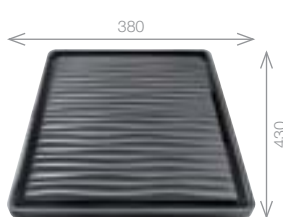

Wave drainer black synthetic plastic
454424 £32