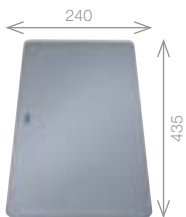

SINK ACCESSORIES:

Cutting board glass
455581 £86