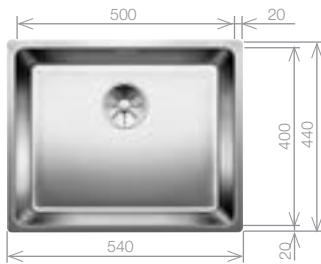

ANDANO Stainless Steel Undermount

blanco.co.uk/andano

UNDERMOUNT

STAINLESS STEEL

ANDANO 500-U Bowl

Stainless Steel bowl and Chrome tap pack

Cut Out Size: 500mm x 400mm x 22mm corner radii
Bowl Depth: 190mm Cabinet Size: 600mm

Pack includes:

CAMIA® TAP 456174
+Suitable strainer + plumbing kit

£538 INC. VAT
SAVE OVER £150

Order Code 453089

Upgrade to your ideal tap
from page 60