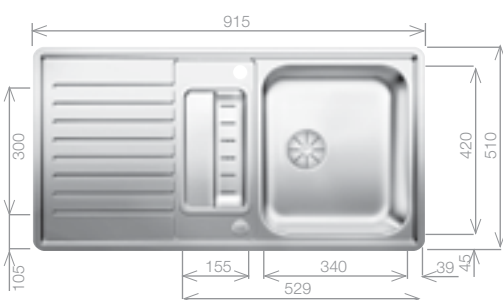

## CLASSIC Pro 5 S-IF

Stainless Steel sink and Chrome tap pack

Cut Out Size: 894mm x 489mm x 15mm corner radii  
Bowl Depth: 170/38.5mm Cabinet Size: 500mm