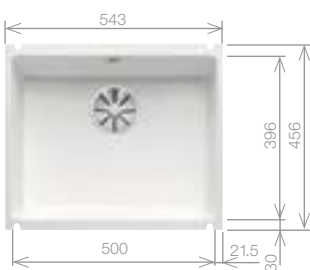

SUBLINE 500-U Bowl

Ceramic bowl and Chrome tap pack

Cut Out Size: 490mm x 386mm x 15mm corner radii
Bowl Depth: 185mm Cabinet Size: 600mm

Pack includes:
CAMIA® TAP 456174
+Suitable strainer + plumbing kit

£548 INC. VAT
SAVE OVER £200

Crystal White 453019

Upgrade to your ideal tap
from page 60