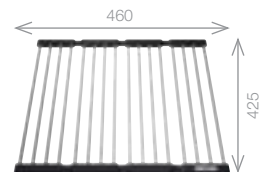

### SINK ACCESSORIES:

Cutting board glass  
455581 £86

Crockery basket and stack  
Stainless Steel  
456038 £62.00

Multifunctional wire basket  
Stainless Steel  
455568 £78.00

Foldable Grid  
456370 £68