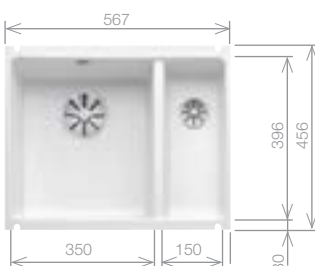

SUBLINE 350/150-U Bowls

Ceramic bowl and Chrome tap pack

Cut Out Size: 515mm x 386 x 15mm corner radii
Bowl Depth: 185/130mm Cabinet Size: 600mm
Left hand bowl only

Pack includes:
CAMIA® TAP 456174
+Suitable strainer + plumbing kit

£598 INC. VAT
SAVE OVER £200

Crystal White 453025

Upgrade to your ideal tap
from page 60