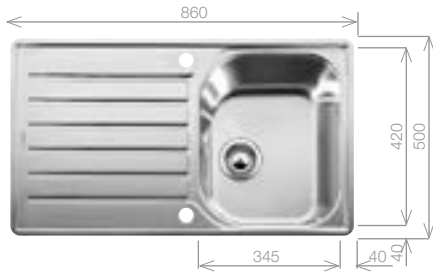

## LANTOS 45 S-IF Salto

Stainless Steel sink and Chrome tap pack

Cut Out Size: 836mm x 476mm x 15mm corner radii  
Bowl Depth: 160mm Cabinet Size: 450mm

**Pack includes:**

- CAMIA® TAP 456174
- +Suitable strainer + plumbing kit