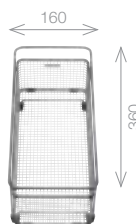

Multifunctional wire basket
Stainless Steel (700-U Level only)
455568 £78.00