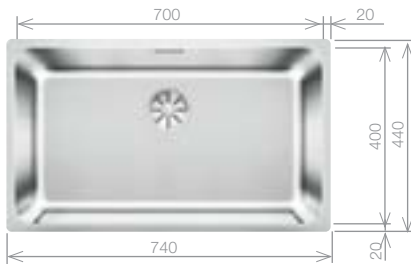

NEW SOLIS 700-U Bowl

Stainless Steel bowl and Chrome tap pack

Cut Out Size: 700mm x 400mm x 42mm corner radii
Bowl depth: 185mm

Pack includes:

CAMIA® TAP 456174
+Suitable strainer + plumbing kit

£538 INC. VAT
SAVE OVER £150

Order Code 456350

Upgrade to your ideal tap
from page 60