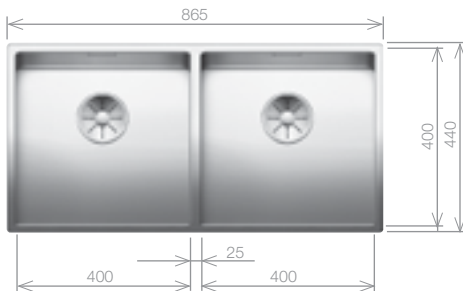

CLARON 400/400-U Bowls

Stainless Steel bowl and Chrome tap pack

Cut Out Size: 825mm x 400mm x 10mm corner radii
Bowl Depth: 190/190mm Cabinet Size: 900mm

Pack includes:

- CAMIA® TAP 456174
- +Suitable strainer + plumbing kit

£1098 INC. VAT

SAVE OVER £300

Order Code 455261

Upgrade to your ideal tap from page 60

SINK ACCESSORIES: