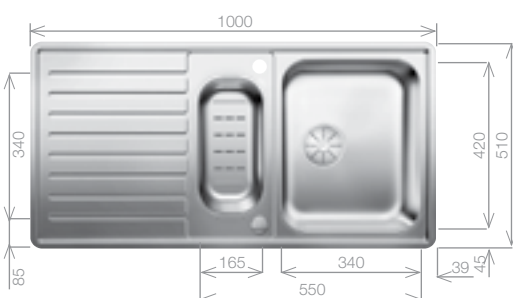

## CLASSIC Pro 6 S-IF

Stainless Steel sink and Chrome tap pack

Cut Out Size: 979mm x 489mm x 15mm corner radii  
Bowl Depth: 170/130mm Cabinet Size: 600mm